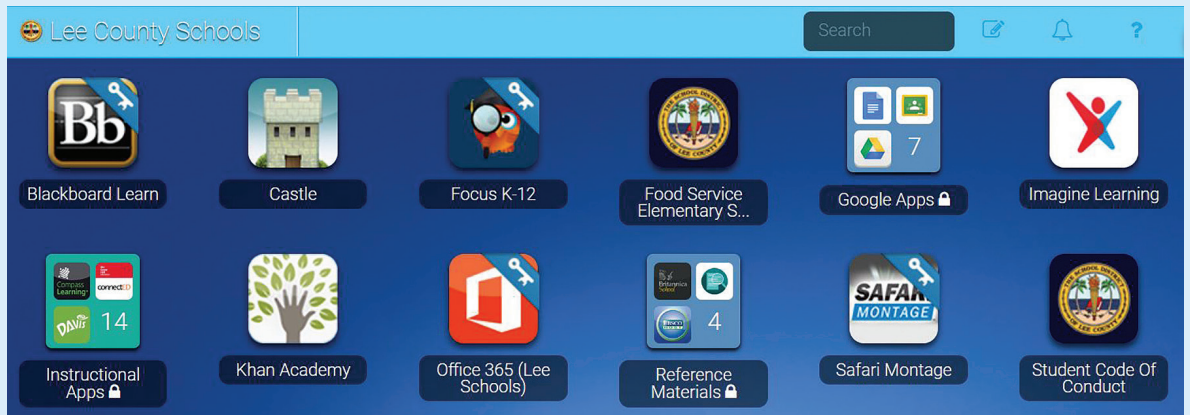

ACCESS ONLINE LEARNING TOOLS WITH **LAUNCHPAD**

LAUNCHPAD

LAUNCHPAD provides easy access to applications that will help your child succeed in school, enable you to monitor their progress and enrich their learning experience. **View your students' schedules, their grades, educational resources, school information, textbooks and library books, Accelerated Reader information, individual learning paths and more *all in one place.***

LAUNCHPAD Website: launchpad.leeschools.net

SINGLE SIGN-ON USERNAME AND PASSWORD:

USERNAME (includes student initials): _____

PASSWORD (8-digit student ID): _____

**If you are asked to enter your network password, enter your student's district password again and click Submit.*